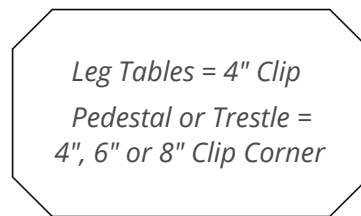

Roundover (5/8")

Bevel

Mission (1/8" Roundover)

Chamfer

Ogee

Waterfall

TABLE TOP OPTIONS

*For Pedestals
or Trestles*

8" SQUARE
ROUND

*Leg Tables = 4" Clip
Pedestal or Trestle =
4", 6" or 8" Clip Corner*

CLIPPED
CORNERS

*1" or 4"
Radius available*

RADIUS
CORNER

OCTAGON

*Not Available
on Leg Tables*

OVAL

RECTANGLE

*Not Available
on Leg Tables*

BANQUET

BOW
END

ROUND

BOAT