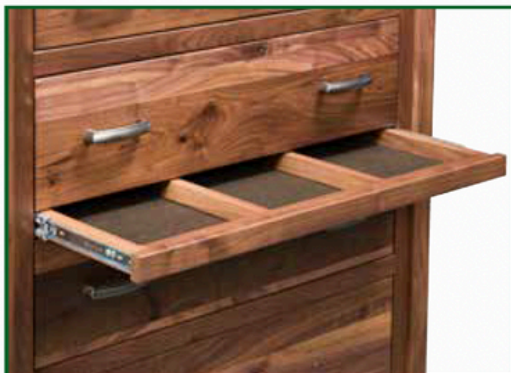

### Nightstand with Pull Out Shelf

- Unique Formica covered pull out shelf where you can put your glass of water within easy reach.
- The Formica lets you wipe water stains clean. With a plain wood shelf it could leave a permanent stain.
- Just give the shelf a small push and WOW, out pops your shelf on a steel slide.
- Available on all nightstands except the Palm Valley which has the hidden drawer on top.

### Nightstand with Sliding Top

- Top slide forward to reveal a unique fabric lined tray where you can store hidden items for quick retrieval.
- Available on all nightstands except the Palm Valley which has the hidden drawer on top.

### Nightstand with Opening

- Leave out drawer to have quick access to your favorite books, etc., without pulling out drawer.
- Available on all nightstands.

### Chest with Hidden Jewelry Drawer

- Unique push release slide.
- Available on all groups with face frames.

*Very popular option*